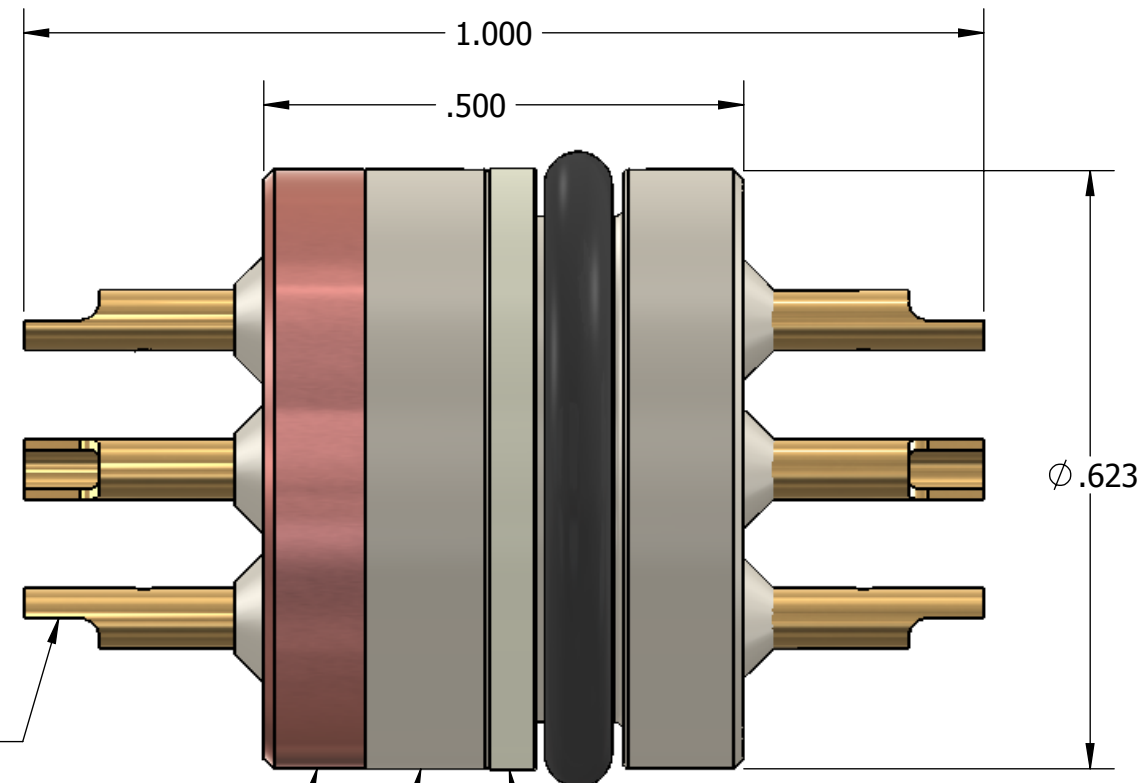

← **PRESSURE**

PROPERTIES:

1. TEMPERATURE RATING: 392 °F (200 °C)
CURRENT: 2 AMPS MAX
INSULATION RESISTANCE = 500M Ω @ 500VDC
2. PRESSURE RATING: 20 KSI
3. CONTACTS ARE GOLD PLATED PER CANYON SPEC: QP-ENG-7.4-001 CURRENT REVISION.

TITLE: CONNECTOR, 4 PIN BULKHEAD, 24 AWG CUP X 24 AWG CUP, .625 DIA, w/BACK-UP, PIN MOUNT

925-0240-04