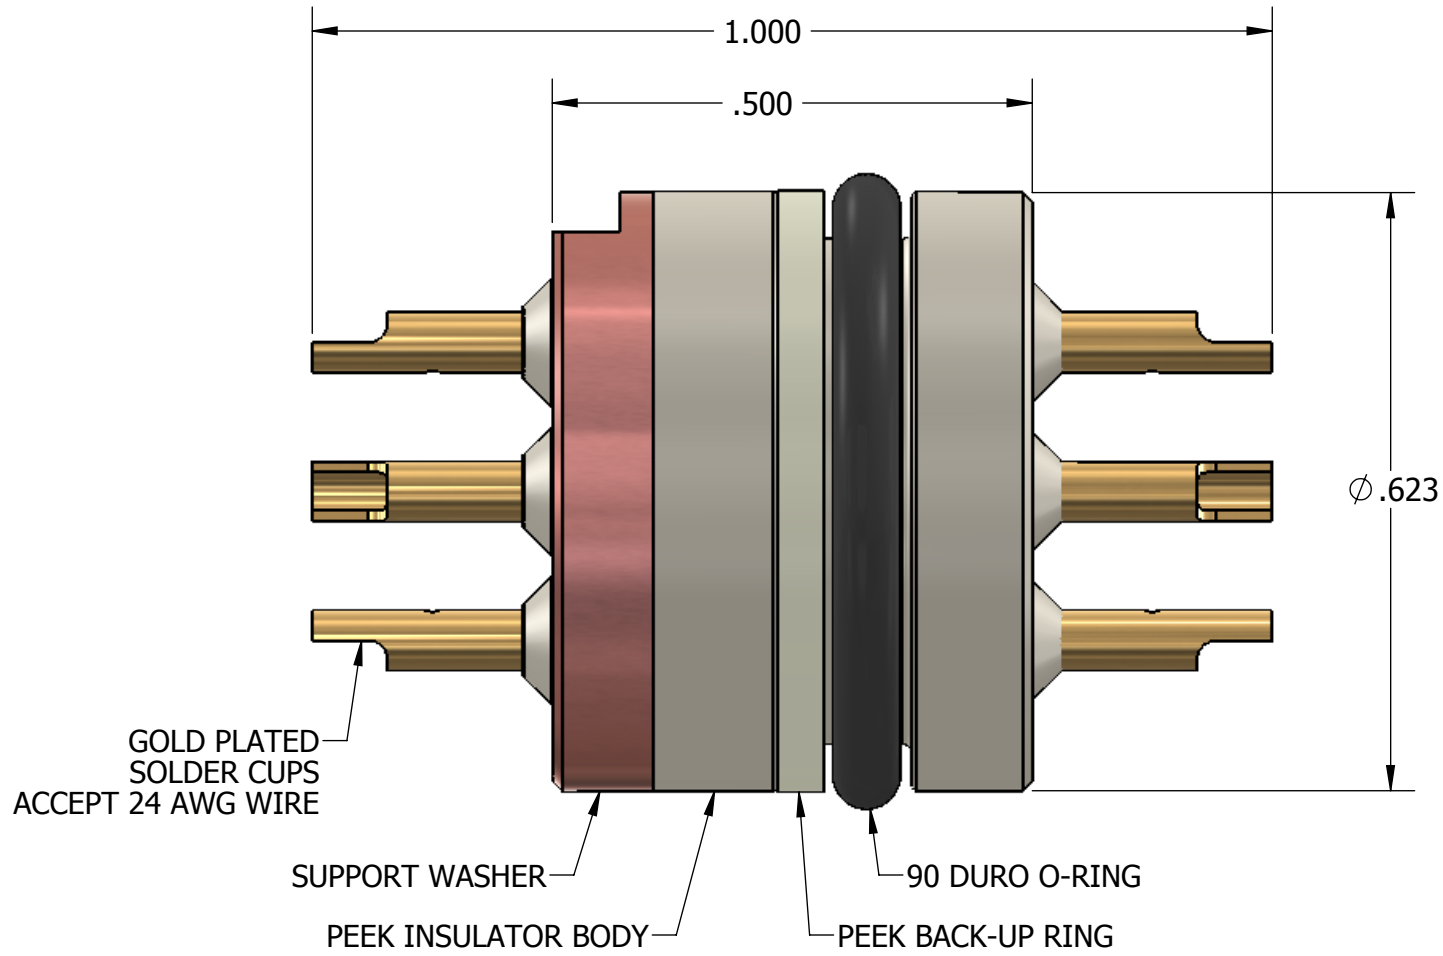

D

C

B

A

← **PRESSURE**

D

C

B

A

**PROPERTIES:**

1. TEMPERATURE RATING: 392 °F (200 °C)  
CURRENT: 2 AMPS MAX  
INSULATION RESISTANCE = 500M Ω @ 500VDC
2. PRESSURE RATING: 20 KSI
3. CONTACTS ARE GOLD PLATED PER CANYON SPEC: QP-ENG-7.4-001 CURRENT REVISION.

**TITLE:** CONNECTOR, 4 PIN BULKHEAD, 24 AWG CUP X 24 AWG CUP, .625 DIA, w/BACK-UP, FLAT MOUNT

925-0240-03