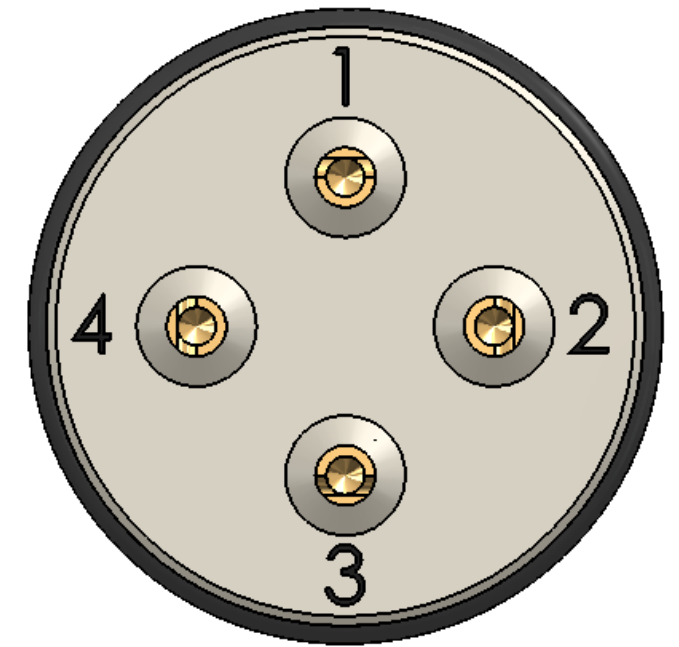

D

C

B

A

← **PRESSURE**

D

C

B

A

**PROPERTIES:**

1. TEMPERATURE RATING: 392 °F (200 °C)  
CURRENT: 2 AMPS MAX  
INSULATION RESISTANCE = 500M Ω @ 500VDC
2. PRESSURE RATING: 20 KSI
3. CONTACTS ARE GOLD PLATED PER CANYON SPEC: QP-ENG-7.4-001 CURRENT REVISION.

**TITLE:** CONNECTOR, 4 PIN BULKHEAD, 24 AWG CUP X 24 AWG CUP, .625 DIA, w/BACK-UP, FLAT MOUNT

925-0240-03