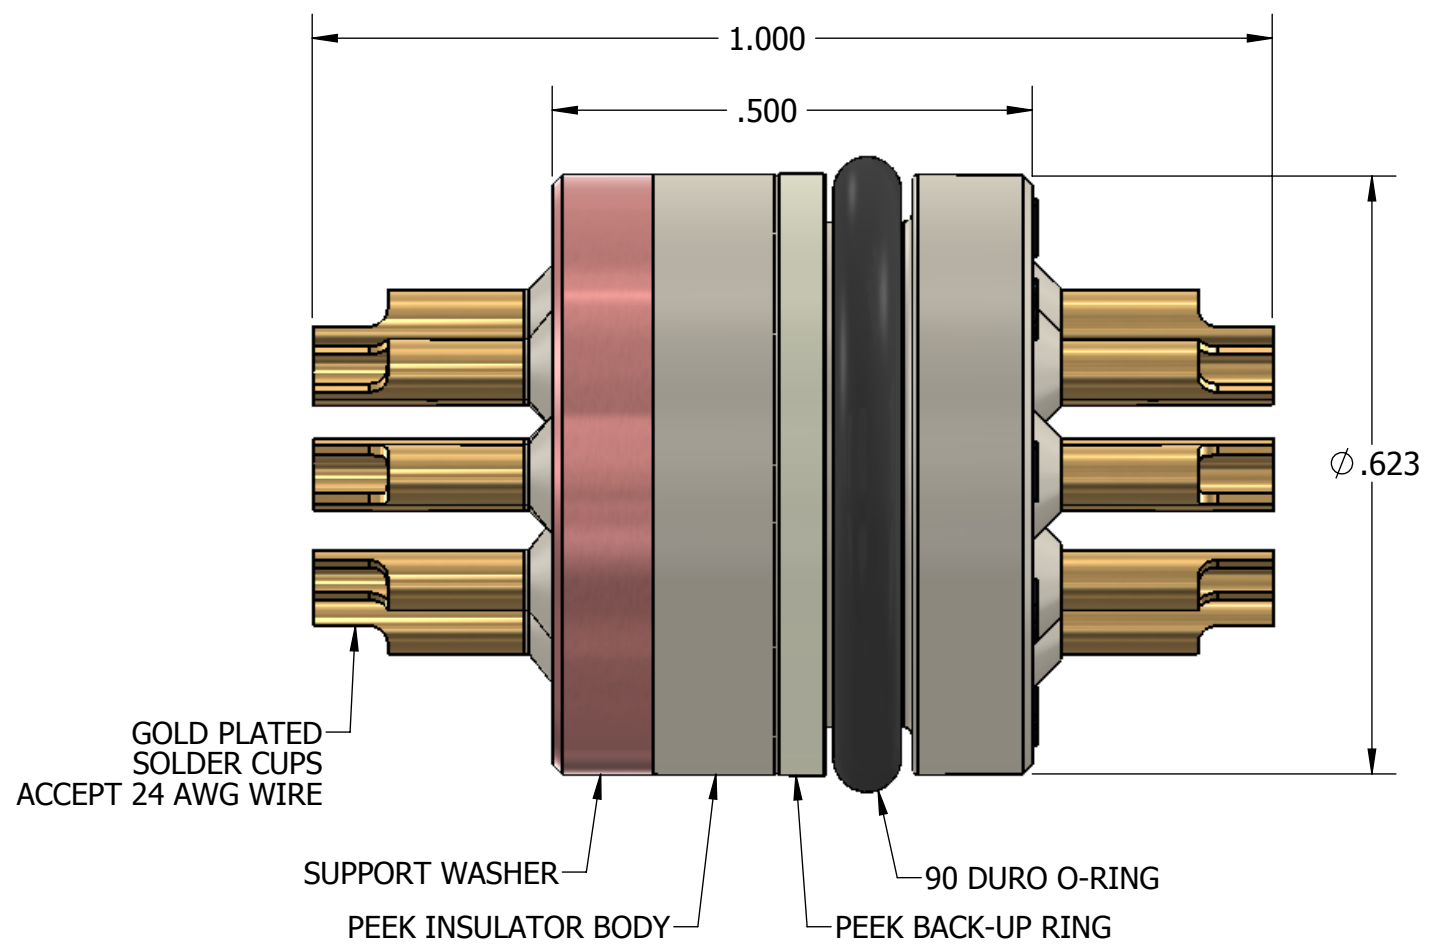

← **PRESSURE**

PROPERTIES:

1. TEMPERATURE RATING: 392 °F (200 °C)
CURRENT: 2 AMPS MAX
INSULATION RESISTANCE = 500M Ω @ 500VDC
2. PRESSURE RATING: 20 KSI
3. CONTACTS ARE GOLD PLATED PER CANYON SPEC: QP-ENG-7.4-001 CURRENT REVISION.

TITLE:
CONNECTOR, 8 PIN BULKHEAD (5) 24AWG & (3) 18AWG CUPS, .625 DIA, w/BACK-UP, PIN MOUNT
925-0230-04