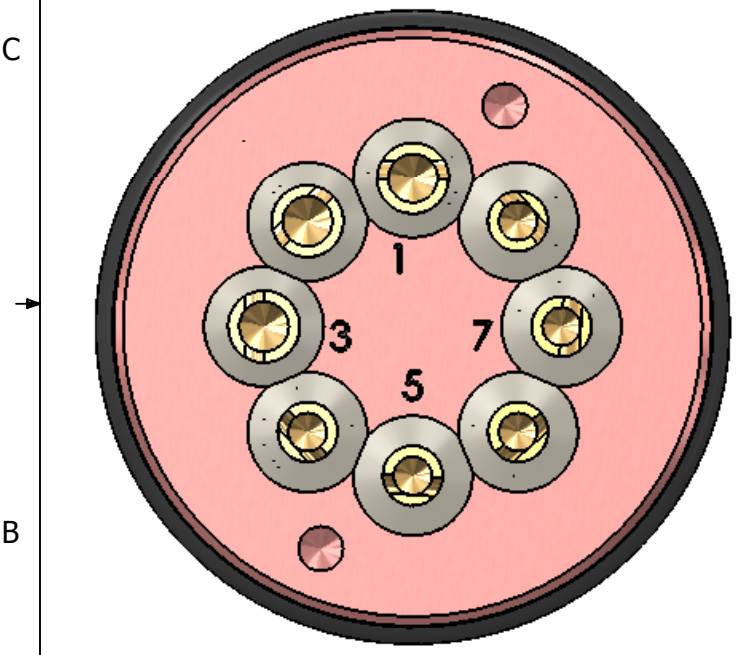

← **PRESSURE**

PROPERTIES:

1. TEMPERATURE RATING: 392 °F (200 °C)
CURRENT: 2 AMPS MAX
INSULATION RESISTANCE = 500M Ω @ 500VDC
2. PRESSURE RATING: 20 KSI
3. CONTACTS ARE GOLD PLATED PER CANYON SPEC: QP-ENG-7.4-001 CURRENT REVISION.

TITLE:
CONNECTOR, 8 PIN BULKHEAD (5) 24AWG & (3) 18AWG CUPS, .625 DIA, w/BACK-UP, PIN MOUNT
925-0230-04