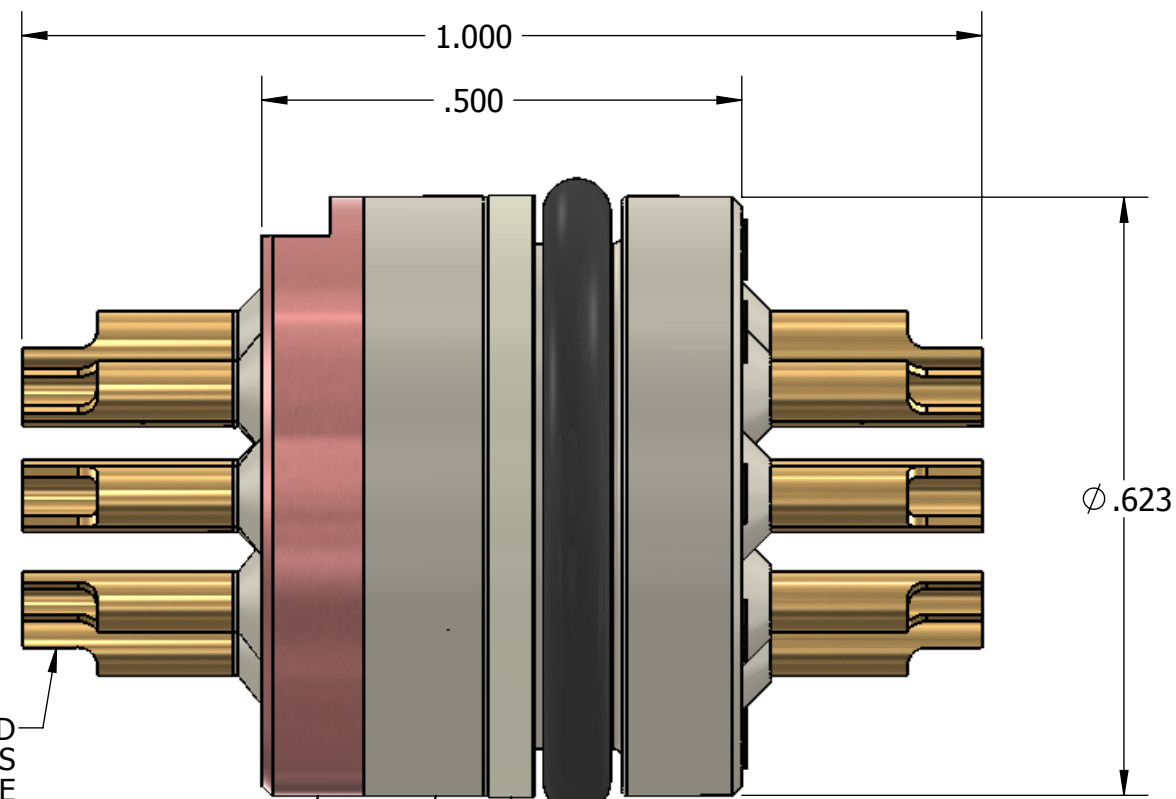

← **PRESSURE**

PROPERTIES:

1. TEMPERATURE RATING: 392 °F (200 °C)
CURRENT: 2 AMPS MAX
INSULATION RESISTANCE = 500M Ω @ 500VDC
2. PRESSURE RATING: 20 KSI
3. CONTACTS ARE GOLD PLATED PER CANYON SPEC: QP-ENG-7.4-001 CURRENT REVISION.

TITLE:
CONNECTOR, 8 PIN BULKHEAD (5) 24AWG
& (3) 18AWG CUPS, .625 DIA, w/BACK-UP,
FLAT MOUNT
925-0230-03