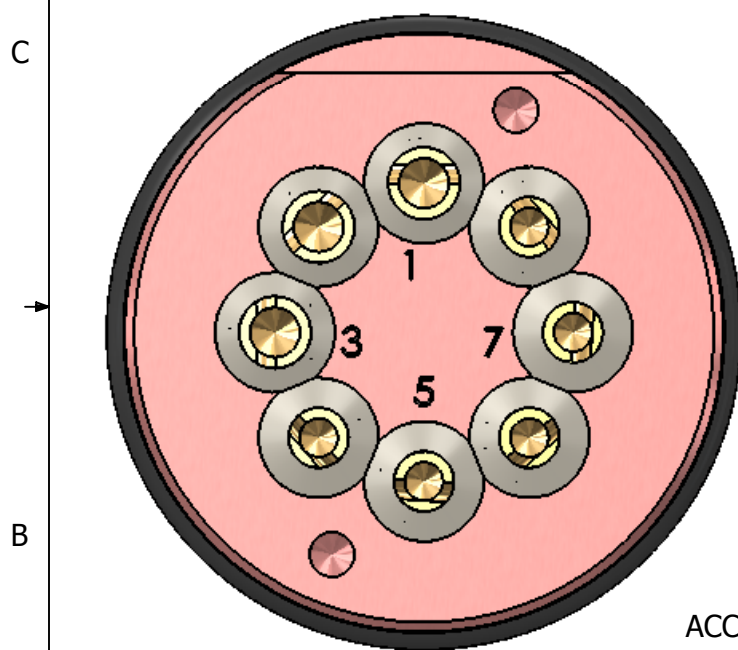

← **PRESSURE**

PROPERTIES:

1. TEMPERATURE RATING: 392 °F (200 °C)
CURRENT: 2 AMPS MAX
INSULATION RESISTANCE = 500M Ω @ 500VDC
2. PRESSURE RATING: 20 KSI
3. CONTACTS ARE GOLD PLATED PER CANYON SPEC: QP-ENG-7.4-001 CURRENT REVISION.

TITLE:
CONNECTOR, 8 PIN BULKHEAD (5) 24AWG
& (3) 18AWG CUPS, .625 DIA, w/BACK-UP,
FLAT MOUNT
925-0230-03