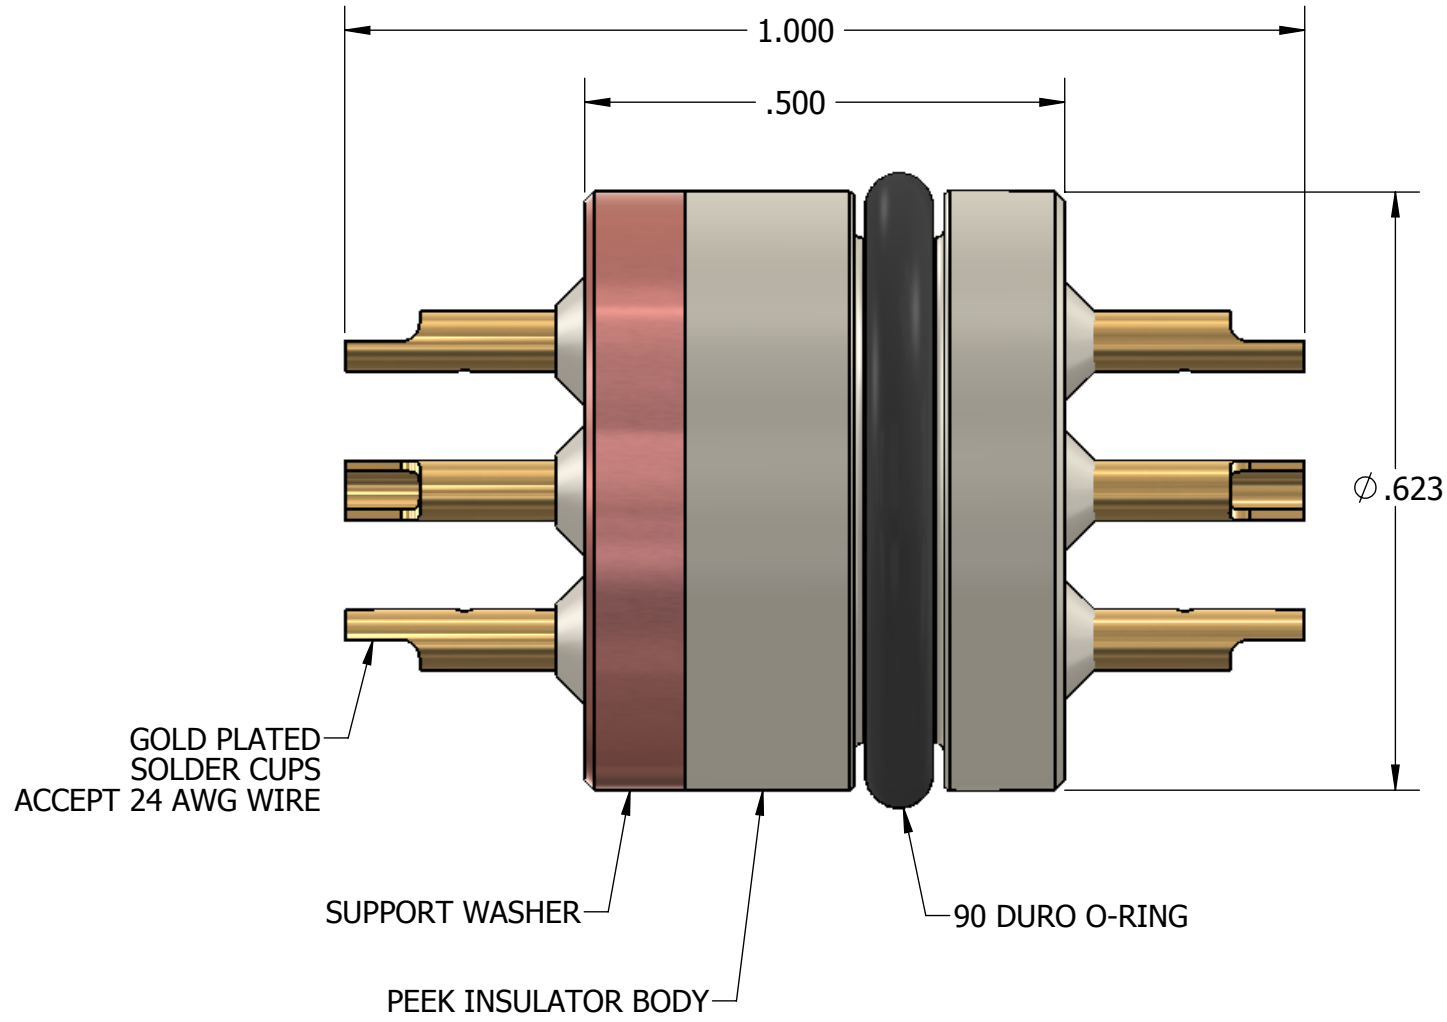

← **PRESSURE**

PROPERTIES:

1. TEMPERATURE RATING: 392°F (200°C)
CURRENT: 2 AMPS MAX
INSULATION RESISTANCE = 500M Ω @ 500VDC
2. PRESSURE RATING: 20 KSI
3. CONTACTS ARE GOLD PLATED PER CANYON SPEC: QP-ENG-7.4-001 CURRENT REVISION.

TITLE: CONNECTOR, 4 PIN BULKHEAD,
24 AWG CUP X 24 AWG CUP,
.625 DIA, PIN MOUNT

925-0240-02